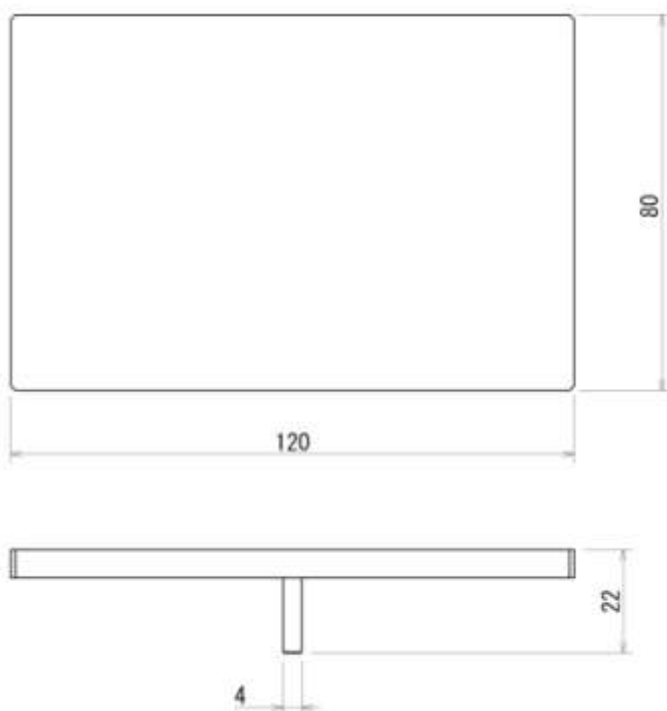

Tables for Food Rheology Tester

Optional tables 1 (Wide table, Table with a trench, and Center lined table)

There are different types of tables to put samples on available. Wide table is for wide samples, Table with a trench is fit to cut a sample off, and Center lined table make it easy to put sample in the center.

Wide table (FR-LT-120)

| | |
|---|--|
|  | Feature |
| | Wide table is fit to put a wide sample on. |
| | What is used together with Wide table |
| | All probes can be used together . |

[Dimension]

[Specifications]

| | |
|----------|-----------------|
| Model | FR-LT-120 |
| Material | Stainless steel |
| Weight | 460g |

*unit:mm

*We will provide made-to-order sizes of all probes and tables if required

Table with a trench(FR-GT-3)

[Dimension]

[Specifications]

| | |
|----------|-----------------|
| Model | FR-CT-80 |
| Material | Stainless steel |
| Weight | 307g |

*unit:mm

*We will provide made-to-order sizes of all probes and tables if required