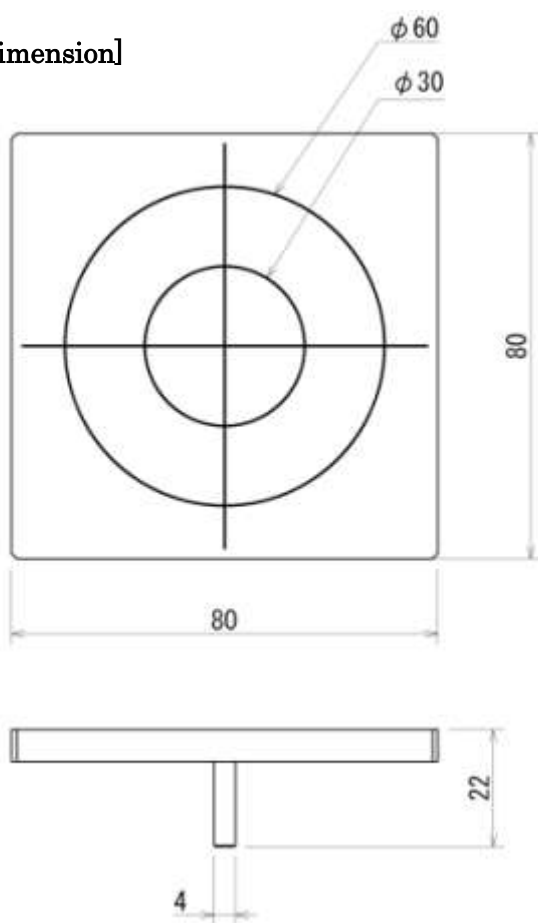

Tables for Food Rheology Tester

Optional tables 1 (Wide table, Table with a trench, and Center lined table)

There are different types of tables to put samples on available. Wide table is for wide samples, Table with a trench is fit to cut a sample off, and Center lined table make it easy to put sample in the center.

1 Wire-cutter
(FR-WK-85)

2 Anti-scattering sheet
(FR-DP-80)

1 Cutter
(FR-NB-80)

[Dimension]

*unit:mm

*We will provide made-to-order sizes of all probes and tables if required

[Specifications]

| Model | FR-GT-3 | FR-GT-5 | FR-GT-10 |
|-----------------------|-----------------|---------|----------|
| The width of a trench | 3 | 5 | 10 |
| The depth of a trench | 3 | | |
| Material | Stainless steel | | |
| Weight | 300g | | |

*Some soft samples such as jelly could not be cut off

Center lined table (FR-CT-80)

| | |
|--|---|
|  | Feature |
| | <p>Circles and cross lines make it easy to put a sample in the center where a probe descends.</p> |
| | What is used together with Center lined table |
| <p>All probes can be used together.</p> | |

[Dimension]

[Specifications]

| | |
|----------|-----------------|
| Model | FR-CT-80 |
| Material | Stainless steel |
| Weight | 307g |

*unit:mm

*We will provide made-to-order sizes of all probes and tables if required