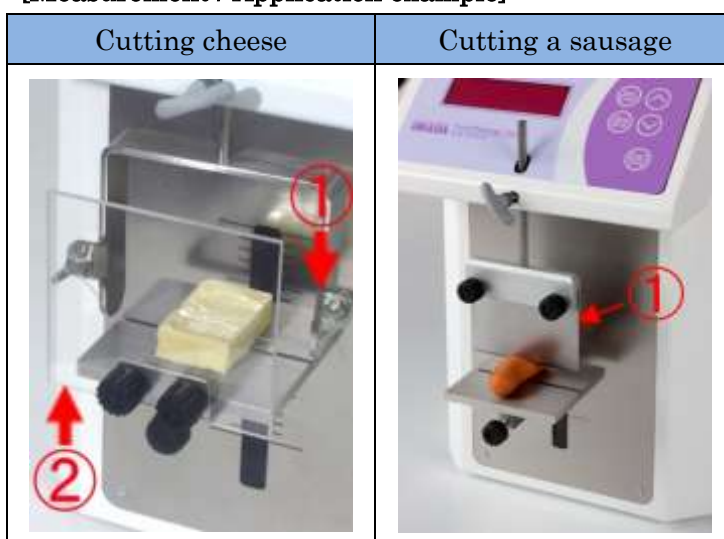

Tables for Food Rheology Tester

Optional tables 1 (Wide table, Table with a trench, and Center lined table)

There are different types of tables to put samples on available. Wide table is for wide samples, Table with a trench is fit to cut a sample off, and Center lined table make it easy to put sample in the center.

| | |
|----------|-----------------|
| Model | FR-LT-120 |
| Material | Stainless steel |
| Weight | 460g |

*unit:mm

*We will provide made-to-order sizes of all probes and tables if required

Table with a trench(FR-GT-3)

| | |
|--|--|
| | Feature |
| | Since it has a trench, samples can be cut off. |
| | What is used together with Table with a trench |
| | Cutter, Wire-cutter, Pin vice and so on |

[Measurement / Application example]

*Some soft samples such as jelly could not be cut off

Center lined table (FR-CT-80)

| | |
|--|---|
|  | Feature |
| | <p>Circles and cross lines make it easy to put a sample in the center where a probe descends.</p> |
| | What is used together with Center lined table |
| <p>All probes can be used together.</p> | |