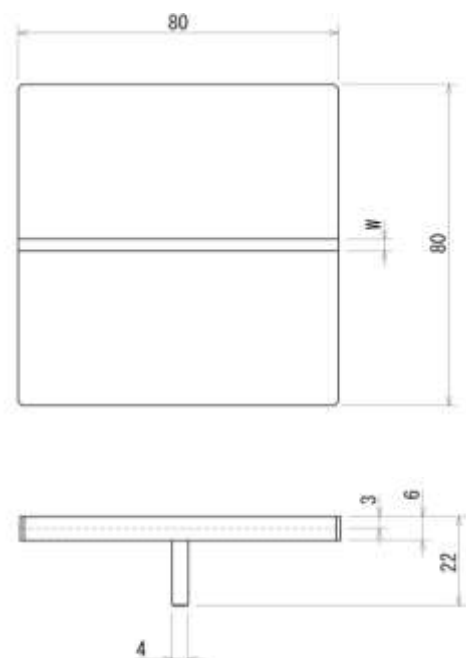

| | |
|----------|-----------------|
| Model | FR-LT-120 |
| Material | Stainless steel |
| Weight | 460g |

*unit:mm

*We will provide made-to-order sizes of all probes and tables if required

Table with a trench(FR-GT-3)

| | |
|--|--|
| | Feature |
| | Since it has a trench, samples can be cut off. |
| | What is used together with Table with a trench |
| | Cutter, Wire-cutter, Pin vice and so on |

[Measurement / Application example]

1 Wire-cutter
(FR-WK-85)

2 Anti-scattering sheet
(FR-DP-80)

1 Cutter
(FR-NB-80)

[Dimension]

*unit:mm

*We will provide made-to-order sizes of all probes and tables if required

[Specifications]

| Model | FR-GT-3 | FR-GT-5 | FR-GT-10 |
|-----------------------|-----------------|---------|----------|
| The width of a trench | 3 | 5 | 10 |
| The depth of a trench | 3 | | |
| Material | Stainless steel | | |
| Weight | 300g | | |

[Dimension]

[Specifications]

| | |
|----------|-----------------|
| Model | FR-CT-80 |
| Material | Stainless steel |
| Weight | 307g |

*unit:mm

*We will provide made-to-order sizes of all probes and tables if required